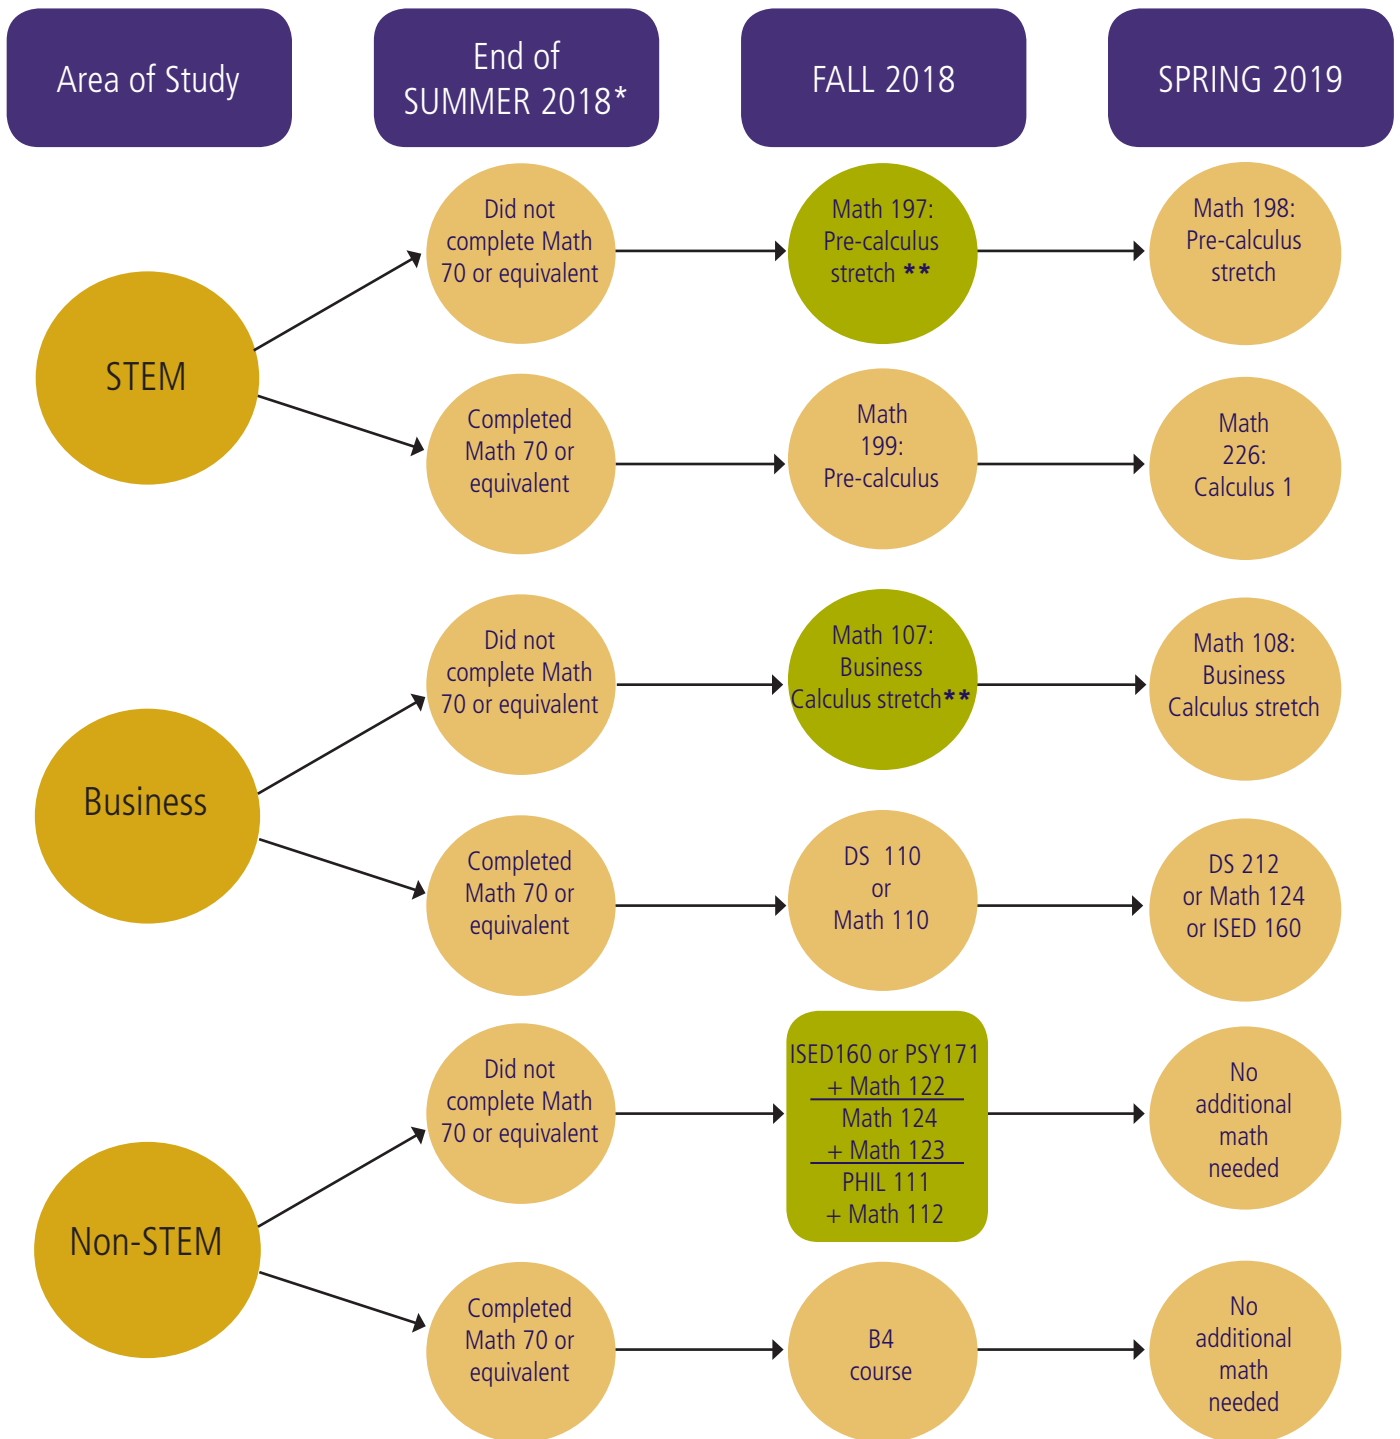

Math 60/70 Fall 2018 Pathways - Continuing Students

*If taking a summer course outside of SF State, email your unofficial transcript to develops@sfsu.edu AND make sure your official transcript is sent to SF State.
(Any student may opt into a pathway with extra support.)