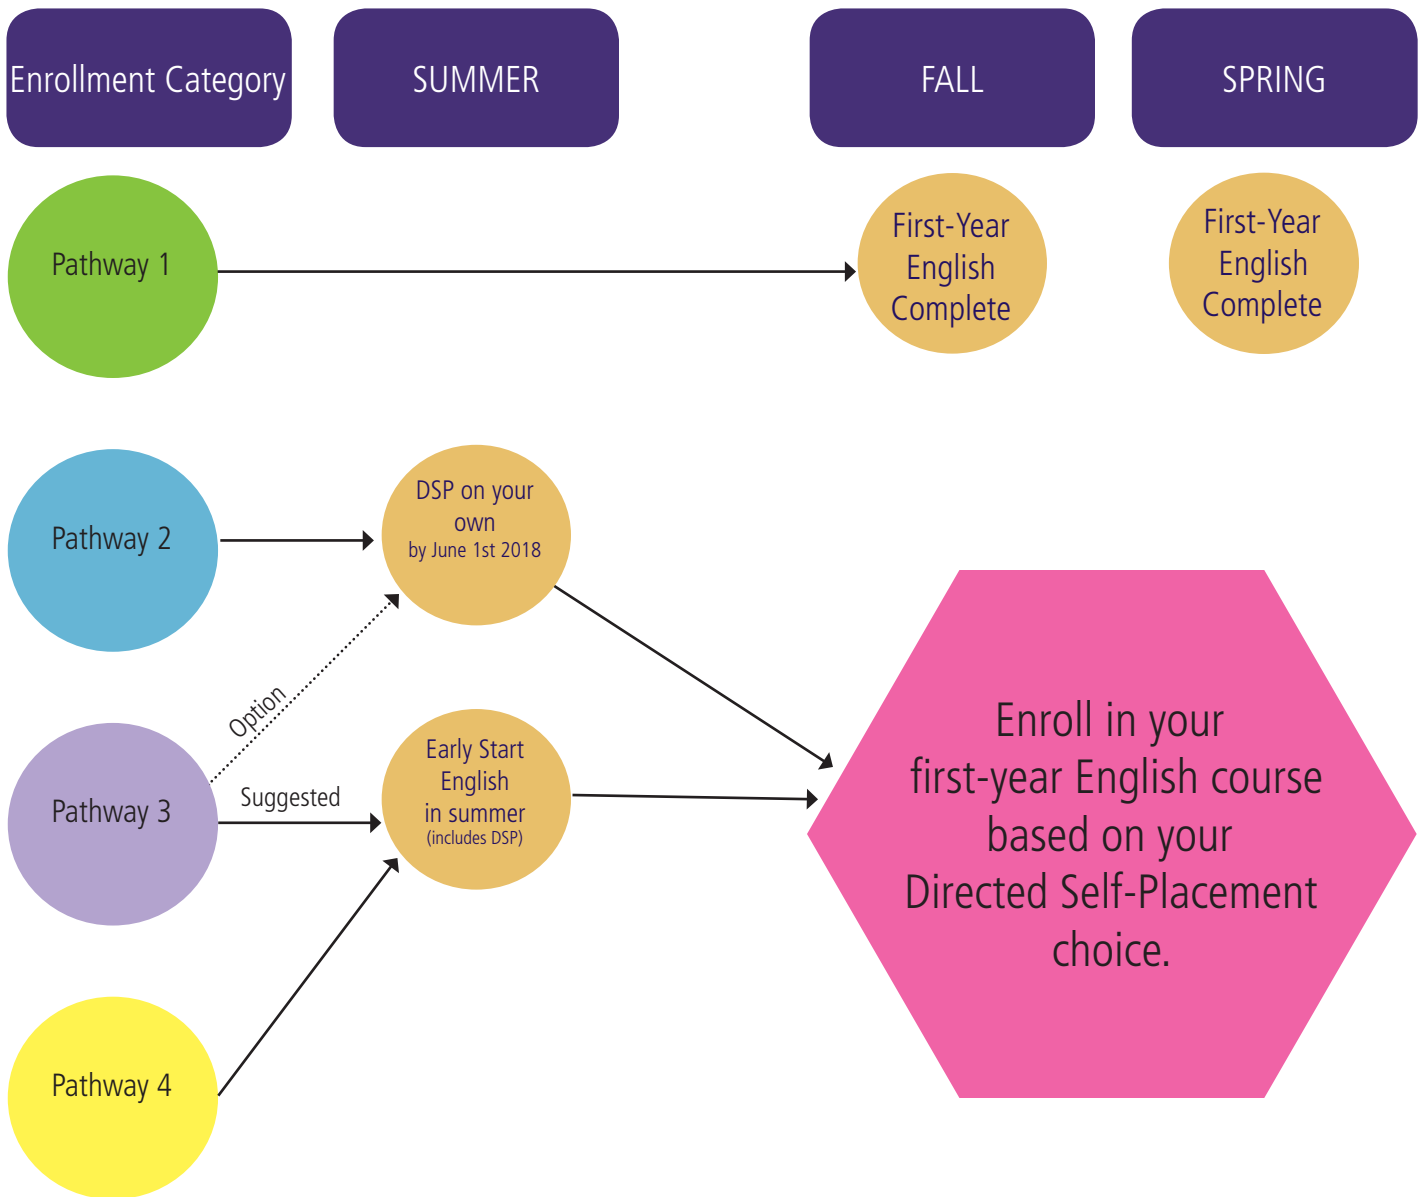

All Pathways: English Courses

For FAQs/information on SF State's Directed Self Placement (DSP) visit: etc.sfsu.edu
Incoming Freshmen > Directed Self Placement (DSP)

* If a student is beginning school in a Spring semester, contact the Developmental Studies Office for
info: develops@sfsu.edu